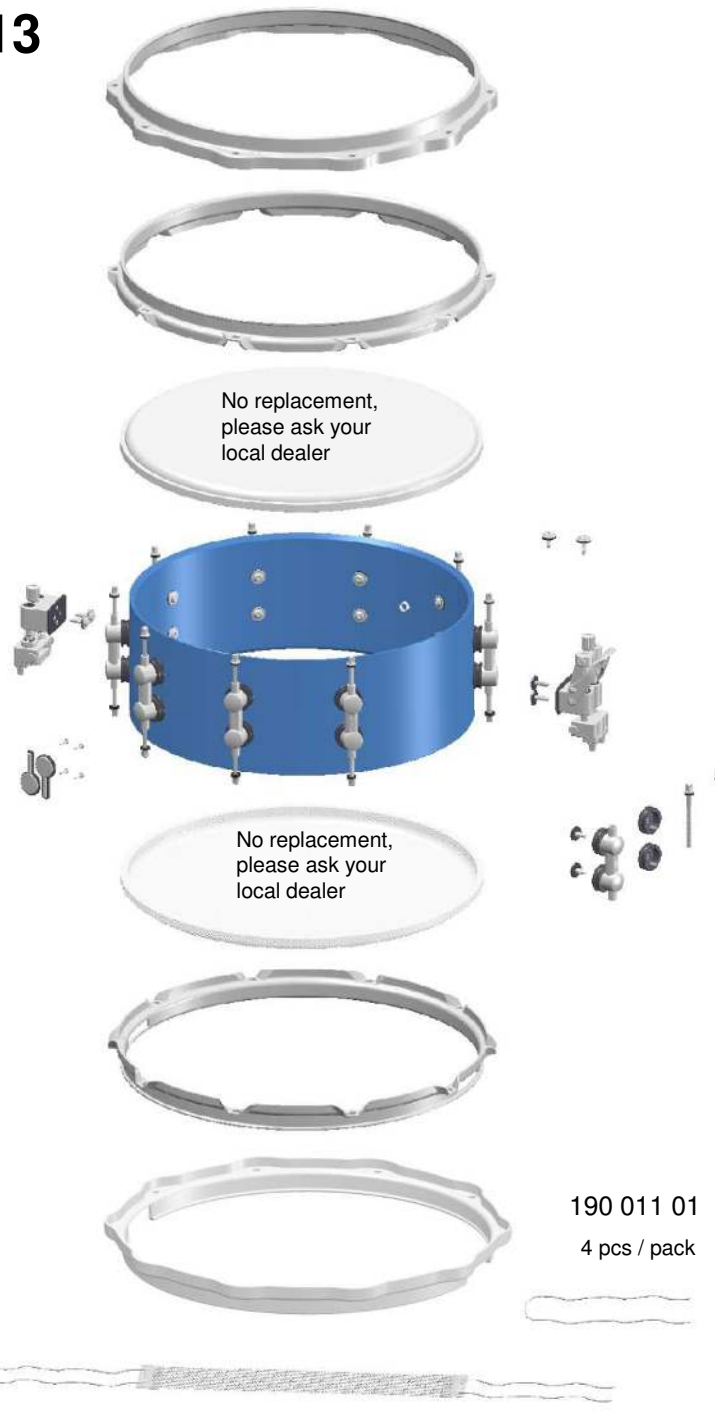

SQ² Snare Drums 2013 with Double - Lugs

SQ² Snare Drums
with steel hoop

SQ² Snare Drum
with die - cast hoop
only for 14"

Double - Lug complete

190 473 01 chrome

190 473 05 gold

190 473 07 aranja

190 474 01
each 2 pcs / pack

190 269 01
Torx – screw
ø5x13
20 pcs / pack

for Vintage shell
for Thin shell
for Medium shell
for Acrylic shell

190 270 01
Torx – screw
ø5x16
20 pcs / pack

for Heavy shell

Shell - Depth	No.	Length
x5" / x5 1/2"	190 340 01 chrome 190 340 05 gold 190 340 07 aranja	50mm
x6" / x6 1/2"	190 279 01 chrome 190 279 05 gold 190 279 07 aranja	65mm

Square head screw

6 pcs / pack

Shell - Depth	No.	Length
x5" / x5 1/2"	190 380 01 chrome	50mm
	190 380 05 gold	
	190 380 07 aranja	
x6" / x6 1/2"	190 375 01 chrome	65mm
	190 375 05 gold	
	190 375 07 aranja	

190 479 05 gold

190 479 07 aranja

**Die-cast hoop for resonance side
only for 14" Snare Drum**