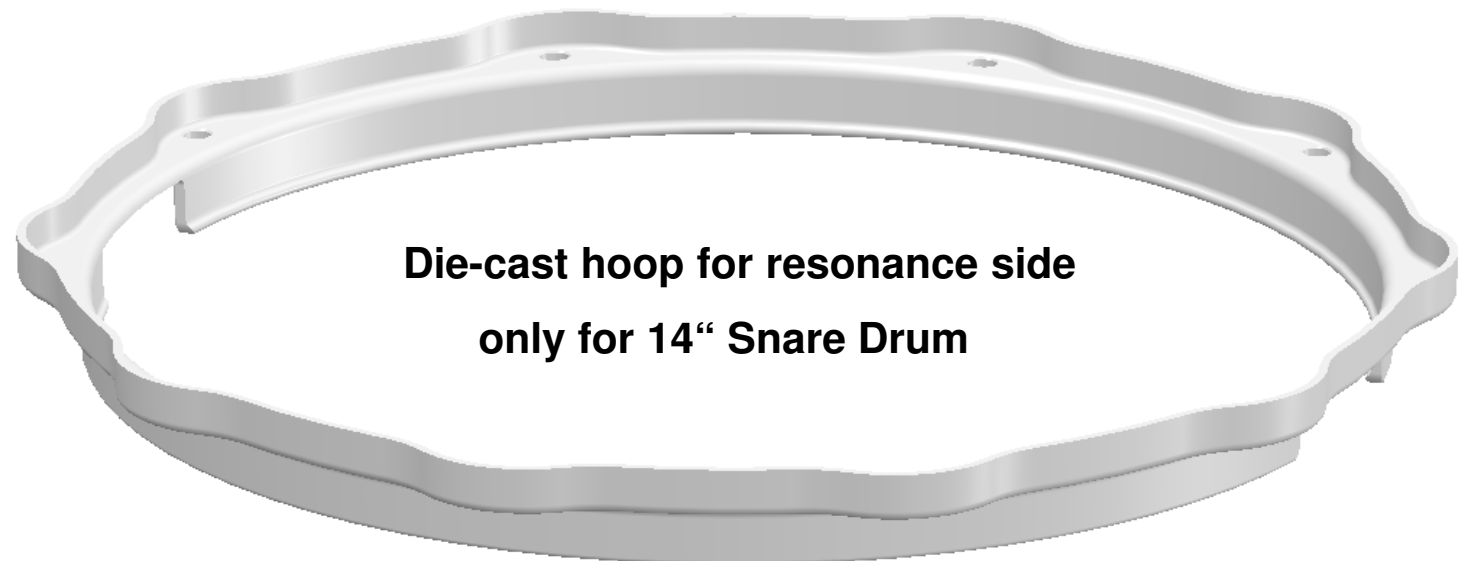

**Die-cast hoop for resonance side
only for 14" Snare Drum**