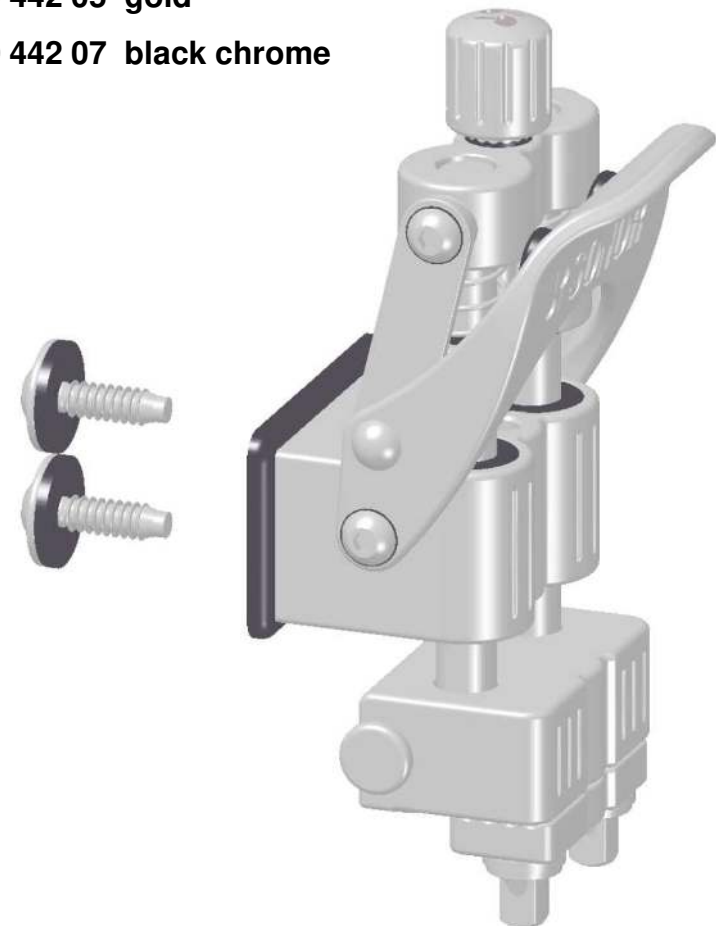

190 269 01
Torx – screw
ø5x13
20 pcs / pack

for Vintage shell
for Thin shell
for Medium shell
for Acrylic shell

190 270 01
Torx – screw
ø5x16
20 pcs / pack

for Heavy shell

Shell - Depth	No.	Length
x5" / x5 1/2"	190 340 01 chrome 190 340 05 gold 190 340 07 aranja	50mm
x6" / x6 1/2"	190 279 01 chrome 190 279 05 gold 190 279 07 aranja	65mm

Square head screw

6 pcs / pack

Shell - Depth	No.	Length
x5" / x5 1/2"	190 380 01 chrome	50mm
	190 380 05 gold	
	190 380 07 aranja	
x6" / x6 1/2"	190 375 01 chrome	65mm
	190 375 05 gold	
	190 375 07 aranja	

(incl. 4 pcs screw M3x7 and 4 pcs screw M3x10)

„DUAL GLIDE SYSTEM“

Snare Butt complete

190 443 01 chrome

190 443 05 gold

190 443 07 black chrome

„DUAL GLIDE SYSTEM“

Snare Strainer complete

190 442 01 chrome

190 442 05 gold

190 442 07 black chrome

Drum steel hoop for batter side

10"	6 Rods	145 941 46	chrome
10"	6 Rods	190 124 05	gold
10"	6 Rods	190 124 07	aranja

12"	8 Rods	190 118 01	chrome
12"	8 Rods	190 118 05	gold
12"	8 Rods	190 118 07	aranja