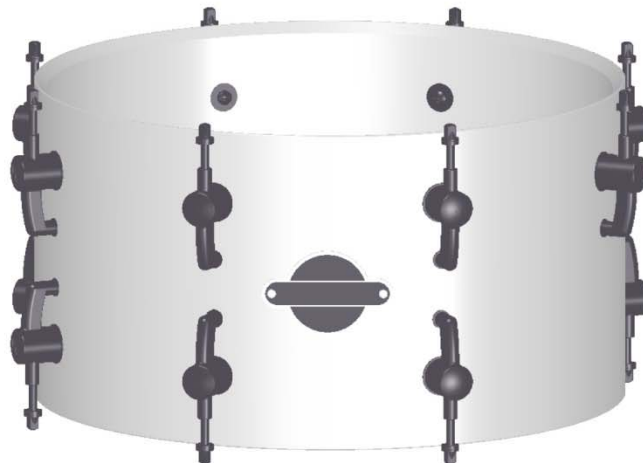

# Ascent Series Snare Drums (Black Chrome)

ASC 11 1307 SDW 13"  
2x 8 lugs

145 948 36  
(13" Steel hoop)

145 947 85

No replacement,  
please ask your  
local dealer

145 948 22

145 948 21

145 948 19

145 948 16

145 948 21

145 947 97

145 945 07  
(45mm)

No replacement,  
please ask your  
local dealer

145 948 37  
(13" Steel hoop)

190 391 01

145 948 43